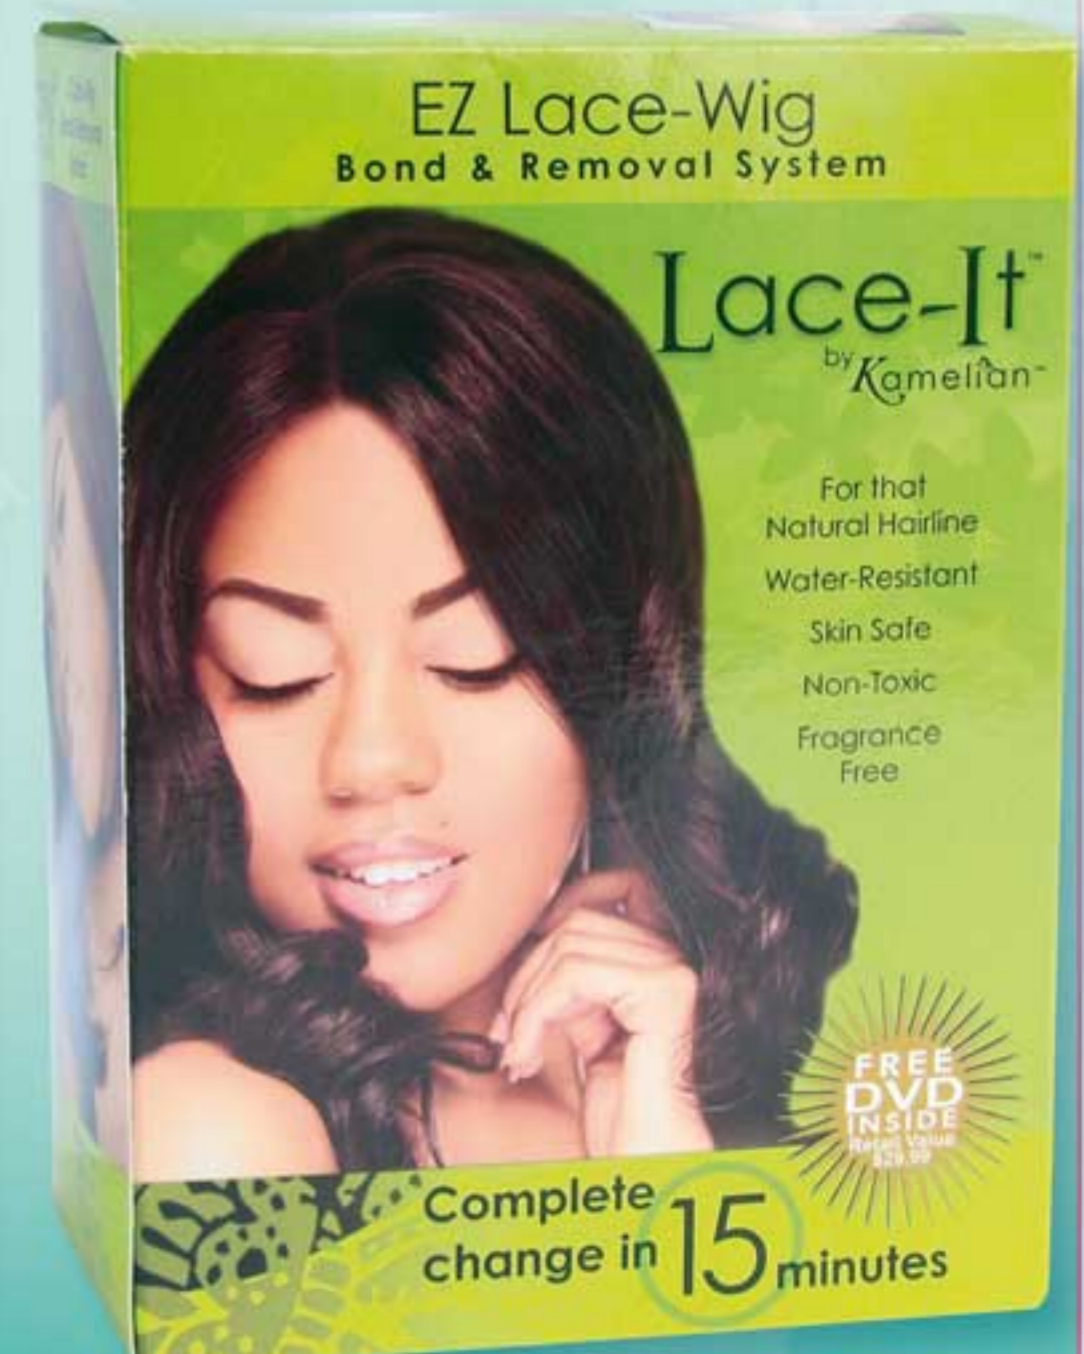

NEW

373050
 Growth Therapy 144 g +
 Bonus Styling Gel, 142 g

360640
 Removing Shampoo
 236 ml

360670
 Restoring Conditioner
 236 ml

869940
 Hair Polisher
 177 ml

869950
 Shampoo
 355 ml

869960
 Scalp Ointment
 171 g

869970
 Hair Dress
 171 g

NEW

190890
 Shea Body Butter
 170 g

190880
 Olive Body Butter
 170 g

360650
 Washable Hair Wax
 99 g

360660
 Hair Shaper Cremepomade
 99 g

360630
 Awesome Hold Pomade
 99 g

360620
 Awesome Shine Pomade
 99 g

863640
Bond Remover
118 ml

868490
Itch Relief
118 ml

863630
Hair Freshener
118 ml

868500
Oil Free Shine
118 ml

000001
Display
with 16 pcs

862910
Hairband
Black

669590
MCL Pony Short
Col 33
40 cm/16"

669270
MCL Monaco 5000
Col T2/30
55 cm/22"

669280
MCL Monaco 5000
Col T1B/118
55 cm, 22"

NEW

869000
Body Milk

868960
Body Lotion, 473 ml

868970
Body Lotion, 473 ml

868910
Bond & Removal Kit

SALE

869080
Brush Desir #5