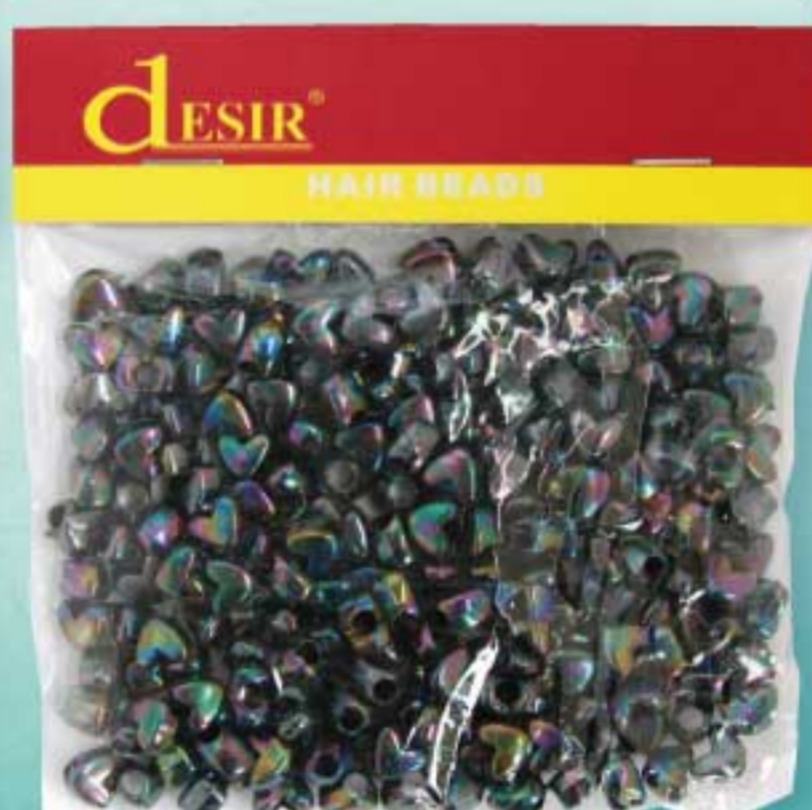

869040
Brush Desir #1

869160
Brush Desir #7

869050
Brush Desir #2

869090
Brush Desir #6

869060
Brush Desir #3

869070
Brush Desir #4

869150
Brush Desir #7

SALE

868900
Hair Beads
100 pcs, Star Green Shining

869890
Hair Beads
100 pcs, Artagon Red Shine

869900
Hair Beads
100 pcs, Heart Night Light

810570
Snap on nozzle

870030
Brush

NEW

869030
Lightening Cream
30 ml

868980
Body Whitening Cream
500 ml