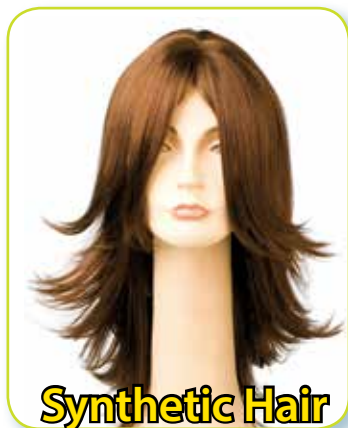

Synthetic Hair

Synthetic Hair

607200
Wig Sherry
Color: 30